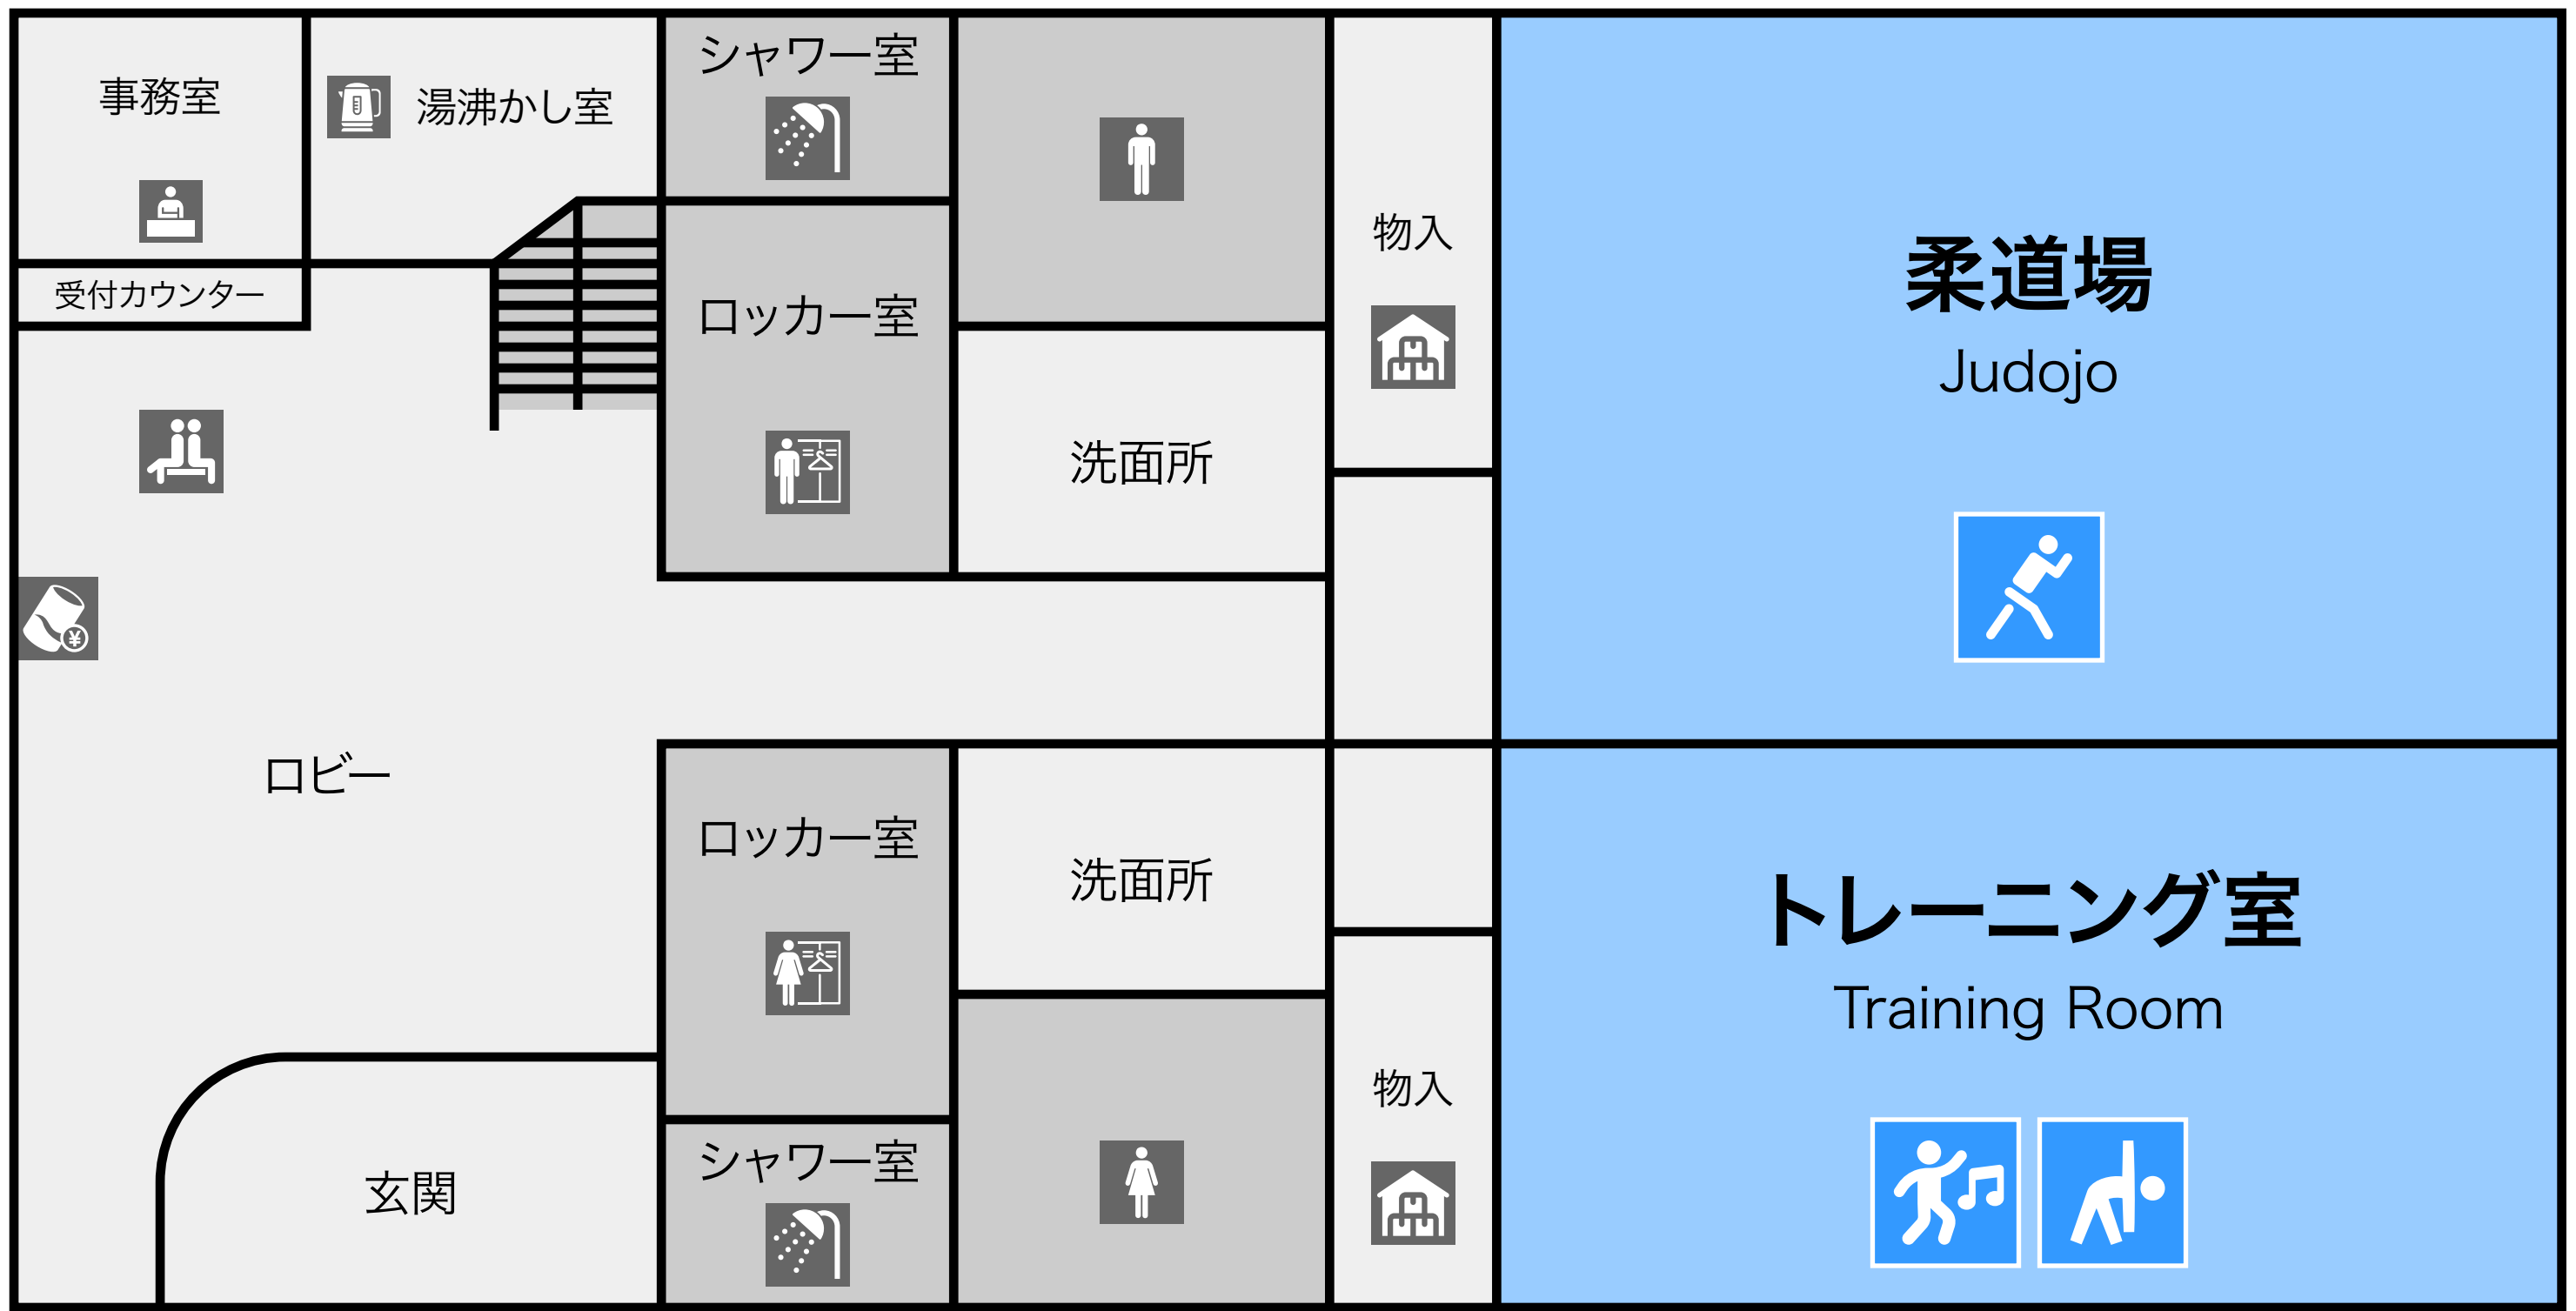

八千代台近隣公園小体育館

Yachiyodai Neighborhood Park Small Gymnasium

1F

2F