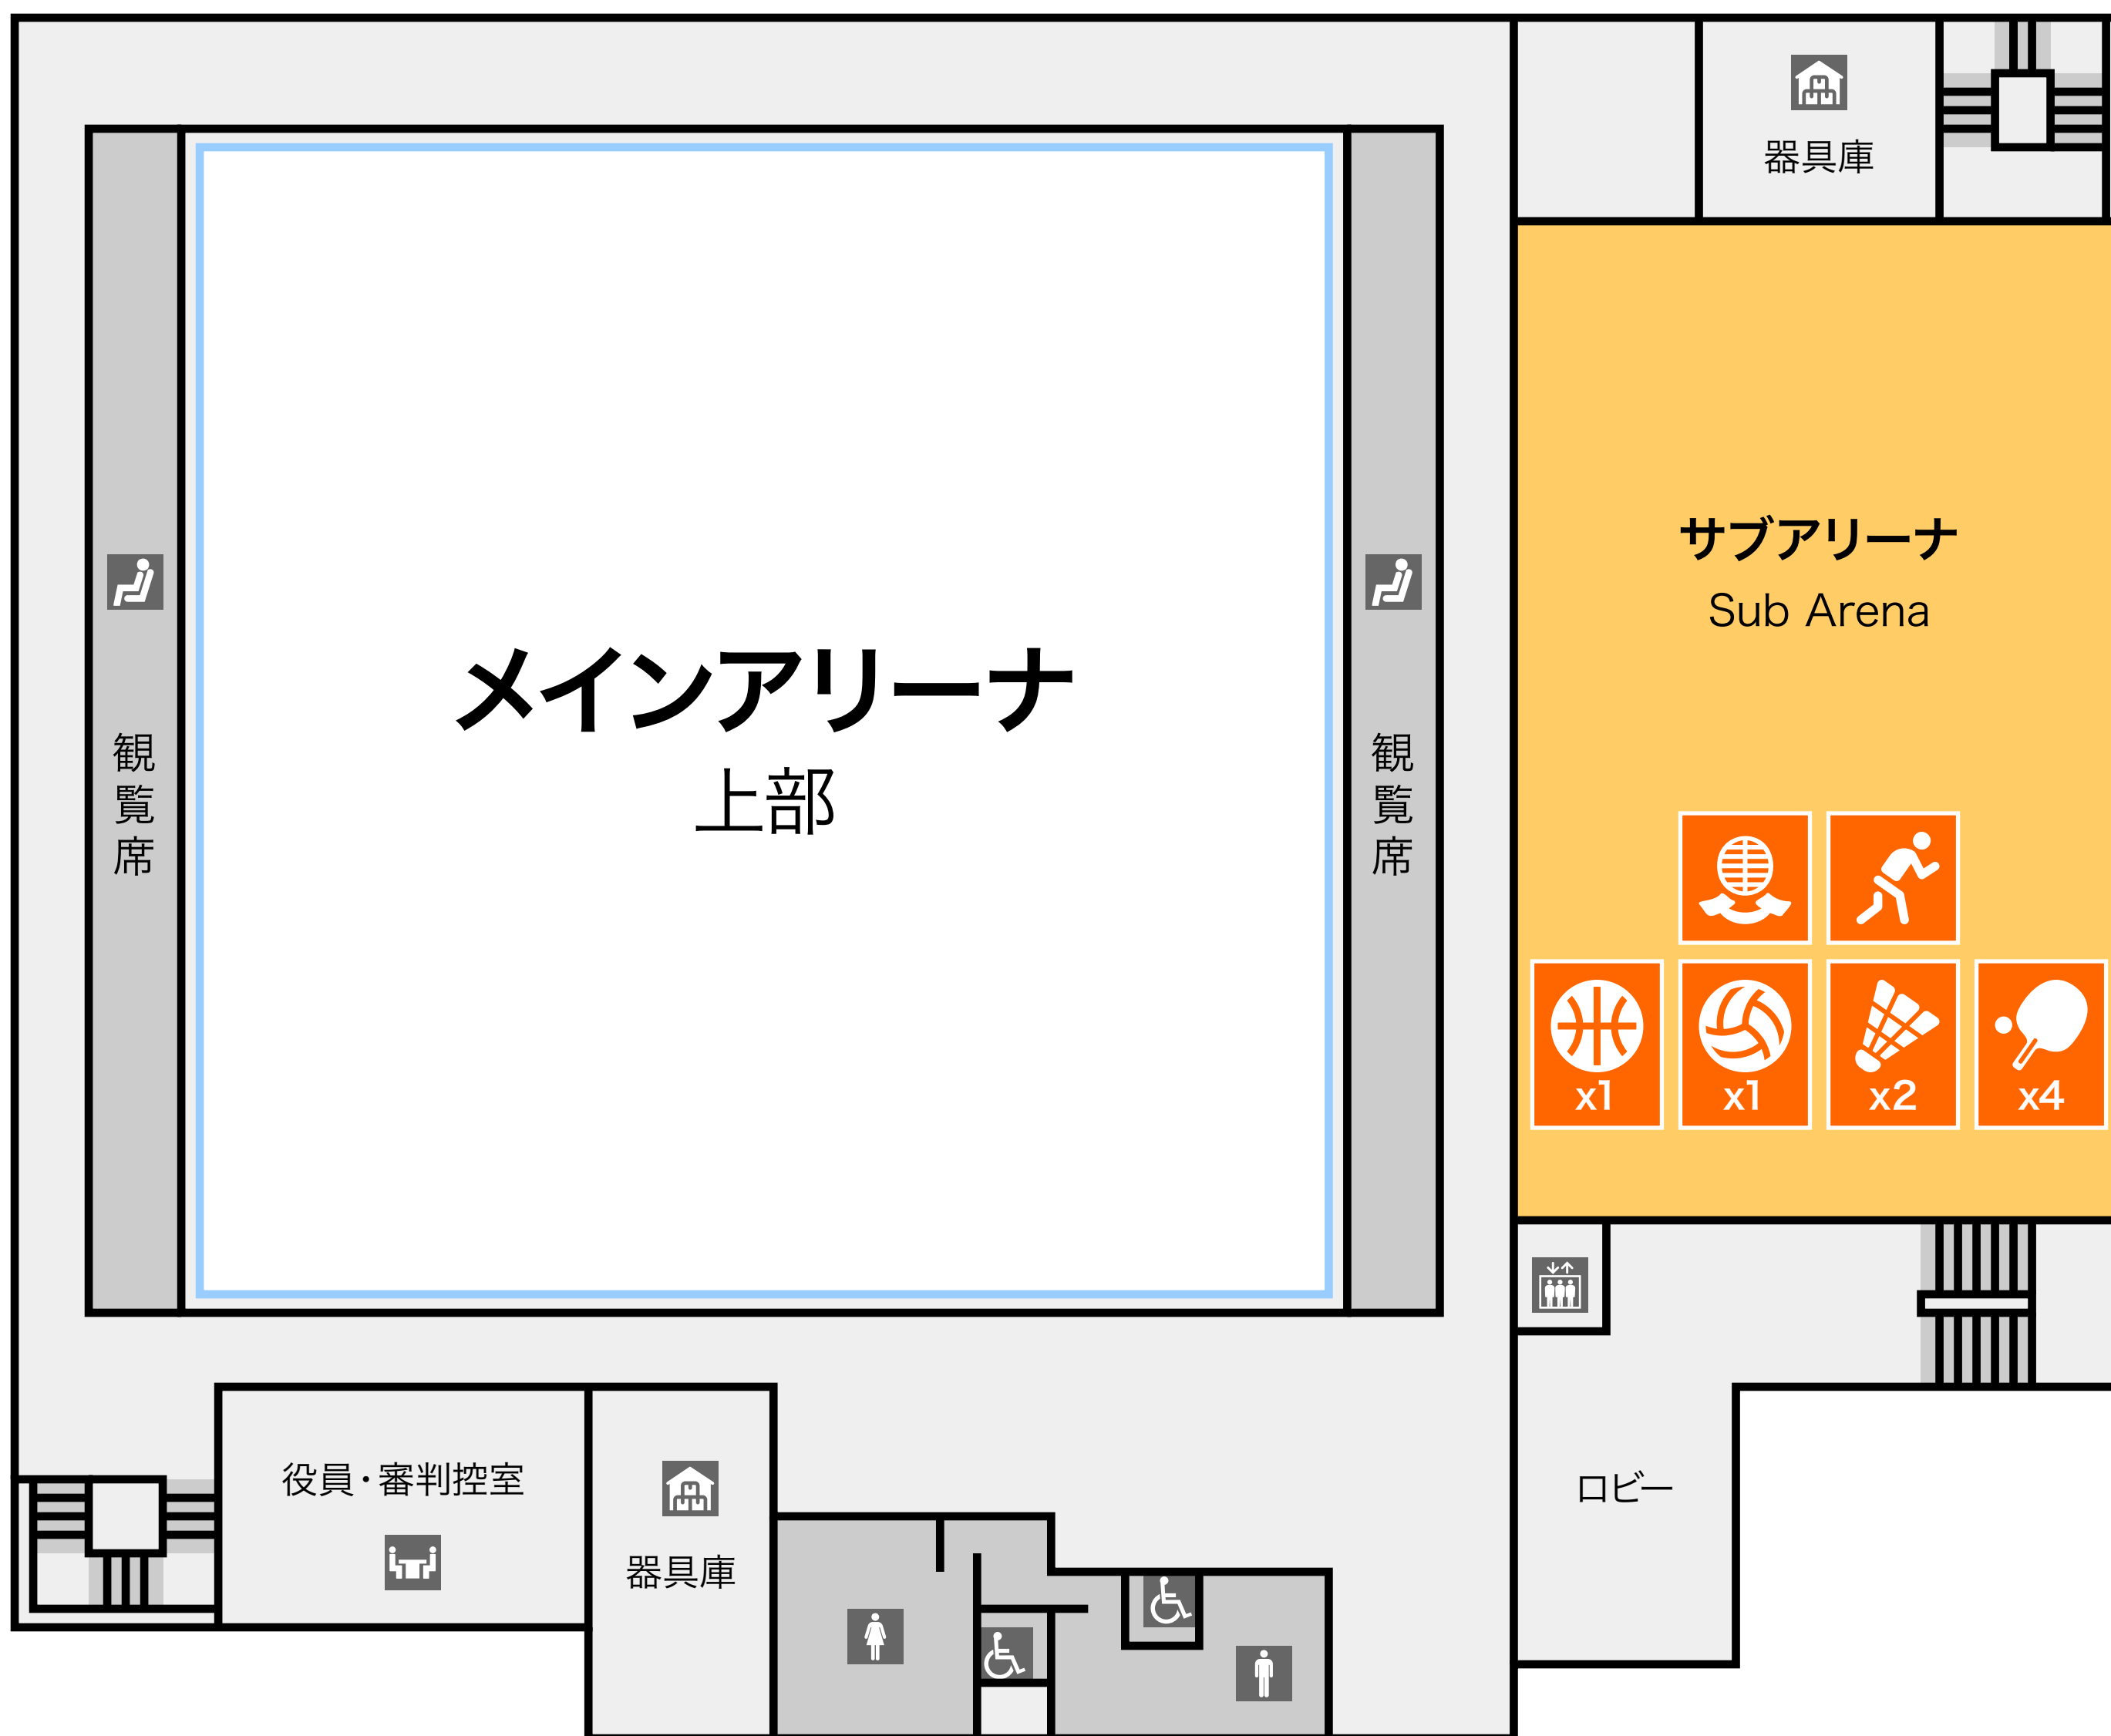

古曽部防災公園体育館

Kosobe Disaster Prevention Park Gymnasium

1F

2F

3F